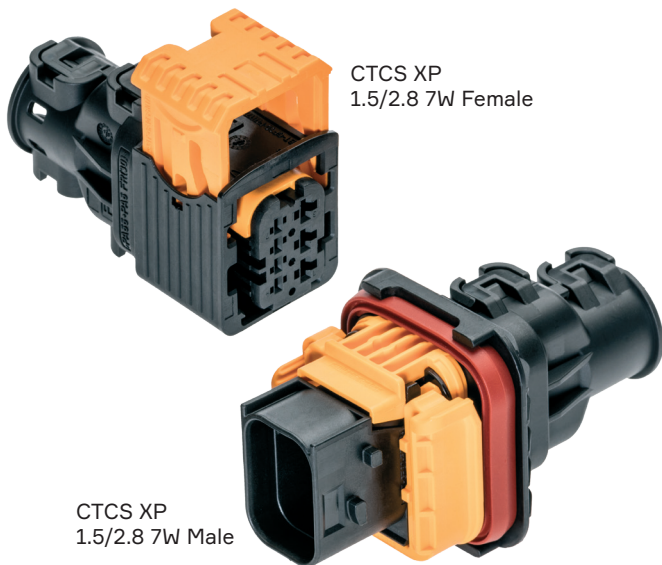

CTCS XP SERIES

BENEFITS

- Versatile connection system
- Unparalleled reliability and performance
- Designed for the transportation market

FEATURES

- Optional back shells in 180° and 90° angles with additional ribbing for improved vibration performance
- 0-gap design of back shells provides superior protection against dust and debris ingress
- Locking features on slides prevent accidental release of connectors prior to full mating

AVAILABLE CONFIGURATIONS

Cavity Count (ways)	2, 3, 4, 6, 7, 8, 10, 12, 15, 16, 18
Cavity Configurations (mm)	1.5, 2.8, 6.3, Mixed
Materials	V0
Genders	Female, Male
Lock Assist Type	Slider lock
Mounting Options	Panel, Strap/Clip