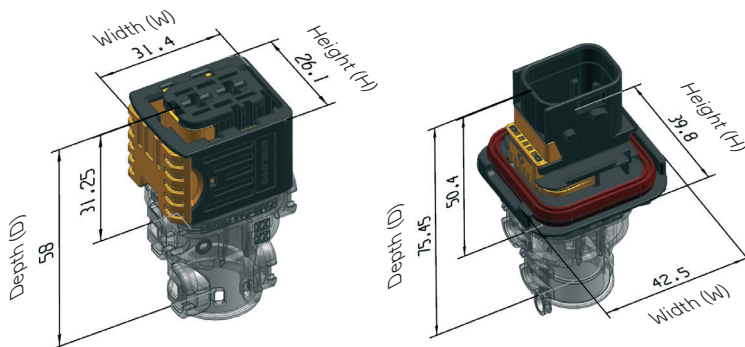

Please, refer to the CTCS catalogue for the full part number list.

DIMENSION MEASUREMENT SAMPLE

Part numbers, specifications, dimensions and performance data in this document are for general references only and are subject to change without notice. To verify product information, please contact an Aptiv representative.

CS-SP7-CTCS-En0124